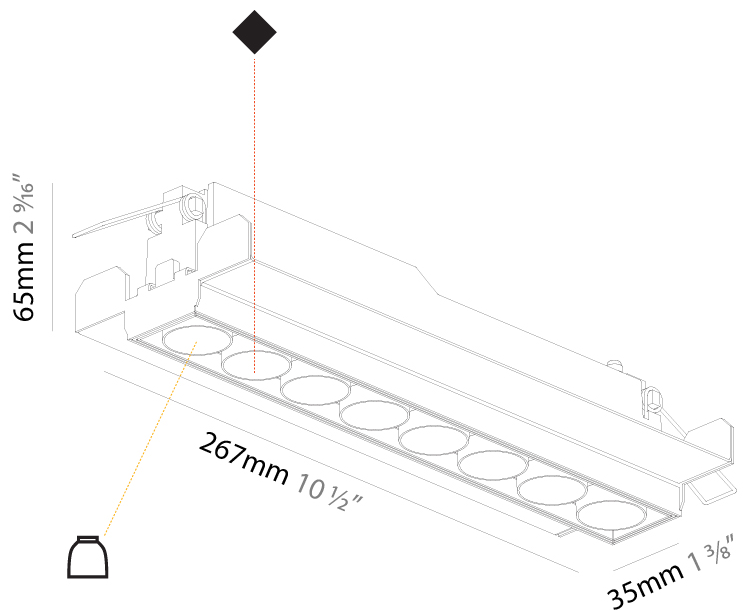

ELECTRICAL

Lamp Type: LED (Zhaga Standard)
Input Wattage (W): 27
Total Output Wattage (W): 25.9
Dimming: Tri-Mode (Non-Dimming and Phase Dimming (120Vac only) and 0-10V Dimming)
Driver Included: No
Driver Location: Remote
Driver Type: Constant Current - Universal
Driver Class: Class 2
Input Voltage (V): 120 - 277
Constant Current (MA): 1050

LED

Number of LEDs: 8
Color Temperature (*K): 2700 / 3000 / 3500 / 4000
Max. Delivered Lumen (lm): MAX. 1561 / 1685 / 1721 / 1756
Nominal Lumen (lm): MAX. 1760 / 1900 / 1940 / 1980
CRI: >90 CRI
Lamp Life (hrs): 50000
Upon Request: Special Color Temperature

OPTICAL

Reflector*: 8 / 14 / 34
Upon Request: Special Beam Angles

RATINGS AND CERTIFICATIONS

Certified By: CSA Certified to UL and CSA Standards
Zaneen Lighting Inc. © 2024, 11800-306-3389, F-416-247-9389, www.zaneen.com

For additional international specifications by adding 'INT' at the end of the existing Model #. For assistance on 'custom' specifications, contact zteam@zaneen.com. In a constant effort to supply the best product, we reserve the right to change specifications or materials without notice. The most recent specification sheets are found at zaneen.com

100mm
3 15/16"

12 1/2 mm
1/2"

272mm x 42mm
10 11/16" x 1 5/8"