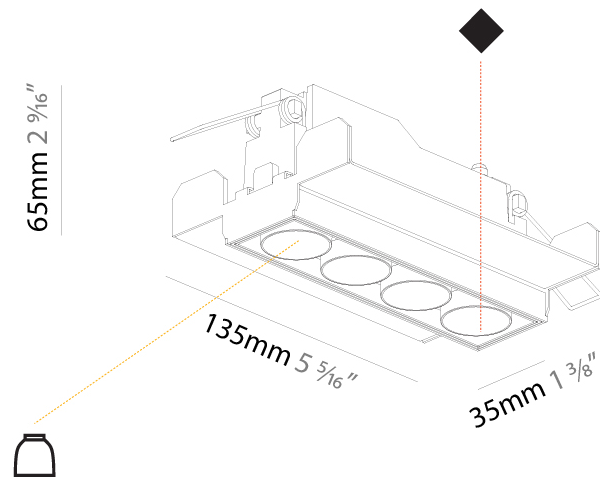

ELECTRICAL

Lamp Type: LED (Zhaga Standard)
Input Wattage (W): 14.3
Total Output Wattage (W): 13.3
Dimming: Tri-Mode (Non-Dimming and Phase Dimming (120Vac only) and 0-10V Dimming)
Driver Included: No
Driver Location: Recessed Housing
Driver Type: Constant Current - Universal
Driver Class: Class 2
Housing: See components
Input Voltage (V): 120 - 277
Constant Current (MA): 1050

LED

Number of LEDs: 4
Color Temperature (°K): 2700 / 3000 / 3500 / 4000
Max. Delivered Lumen (lm): 750 / 850 / 862 / 880
CRI: >90 CRI
Lamp Life (hrs): 50000
Upon Request: Special Color Temperature

OPTICAL

Reflector: 8 / 14 / 34
Upon Request: Special Beam Angles

RATINGS AND CERTIFICATIONS

Certified By: CSA Certified to UL and CSA Standards
Zaneen Lighting Inc. © 2024, 11801-306-1389, F-416-247-9319, www.zaneen.com

For international specifications by adding 'INT' at the end of the existing Model #. For assistance on 'custom' specifications, contact zteam@zaneen.com.
In a constant effort to supply the best product, we reserve the right to change specifications or materials without notice. The most recent specification sheets are found at zaneen.com