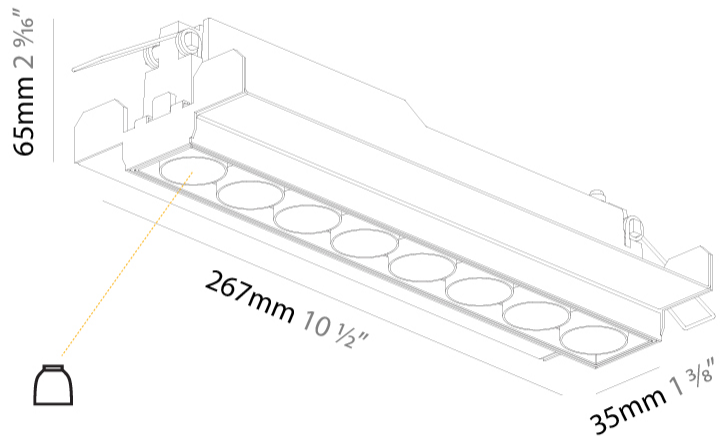

GENERAL

Series: Magiq
 Subseries: Magiq 8 Cell
 Brand: Prolicht
 Division: Architectural
 Mounting Type: Trimless
 Mounting Location: Ceiling
 Subcategory: Downlight

PHYSICAL

Shape: Rectangle
 Length (mm): 267
 Length (in): 10 1/2
 Width (mm): 35
 Width (in): 1 3/8
 Height (mm): 64
 Height (in): 2 1/2
 Ceiling Thickness (mm): 12.5
 Ceiling Thickness (in): 1/2
 Min. Recessing Depth (mm): 100
 Min. Recessing Depth (in): 3 15/16
 Weight (kg): 0.737
 Weight (lbs): 1.61
 Fixture Finish: BLK / WHI
 Fixture Material: Aluminum Die Cast
 Cut-out Measurements: 272mm / 10 11/16" x 42mm / 1 5/8"
 Upon Request: Unique Ceiling Thickness

OPTICAL

Reflector: 8 / 14 / 34
 Upon Request: Special Beam Angles

RATINGS AND CERTIFICATIONS

Certified By: CSA Certified to UL and CSA Standards
 IP rating: IP20

100mm
3 15/16"

12 1/2 mm
1/2"

272mm x 42mm
10 11/16" x 1 5/8"

GENERAL

Series: Magiq
 Subseries: Magiq 4 Cell Korona
 Brand: Prolicht
 Division: Architectural
 Mounting Type: Trimless
 Mounting Location: Ceiling
 Subcategory: Downlight

PHYSICAL

Shape: Rectangle
 Length (mm): 135
 Length (in): 5 ⁵/₁₆
 Width (mm): 35
 Width (in): 1 ³/₈
 Height (mm): 65
 Height (in): 2 ⁹/₁₆
 Ceiling Thickness (mm): 12.5
 Ceiling Thickness (in): 1/2
 Min. Recessing Depth (mm): 100
 Min. Recessing Depth (in): 3 ¹⁵/₁₆
 Light Distribution: Downlight
 Weight (kg): 0.401
 Weight (lbs): 0.88
 Fixture Finish: SSR / BKV / CWI / CRY / HAB / UFT / ITA / RUA / FTG / MYG / LOD / PUS / FRO / FUP / KIA / POP / BLS / SPG / MEY / GOH / GUM / CHC / COM / ABZ / JAG / OBR / MOS / ROR
 Holder Finish: WHI / BLK
 Fixture Material: Aluminum Die Cast
 Cut-out Measurements: 142mm / 5 9/16" x 42mm / 1 5/8"
 Upon Request: Unique Ceiling Thickness